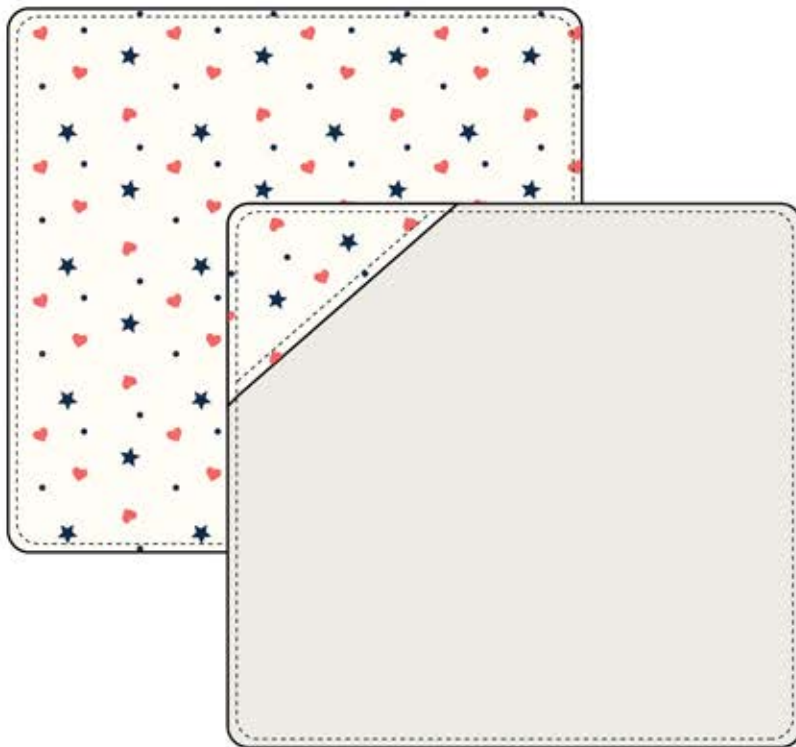

**HOODED TERRY TOWEL | #2227**

AVAILABLE PRINTS & COLOURS

**COLOR : NAVY**  
**PRINT : ROARSOME ALL OVER PRINT**

**COLOR : RED**  
**PRINT : PEEK A BOO ALL OVER PRINT**

**COLOR : SAP GREEN**  
**PRINT : CLOUDS ALL OVER PRINT**

**COLOR : PEACH**  
**PRINT : PENGUIN ALL OVER PRINT**

**COLOR : BABY PINK**  
**PRINT : ABCD ALL OVER PRINT**

**COLOR : ICE BLUE**  
**PRINT : CLOUDS ALL OVER PRINT**

Newborn & Infant Wear

## HOODED TERRY TOWEL #2228

FREE SIZE AVAILABLE 80CMX80CM