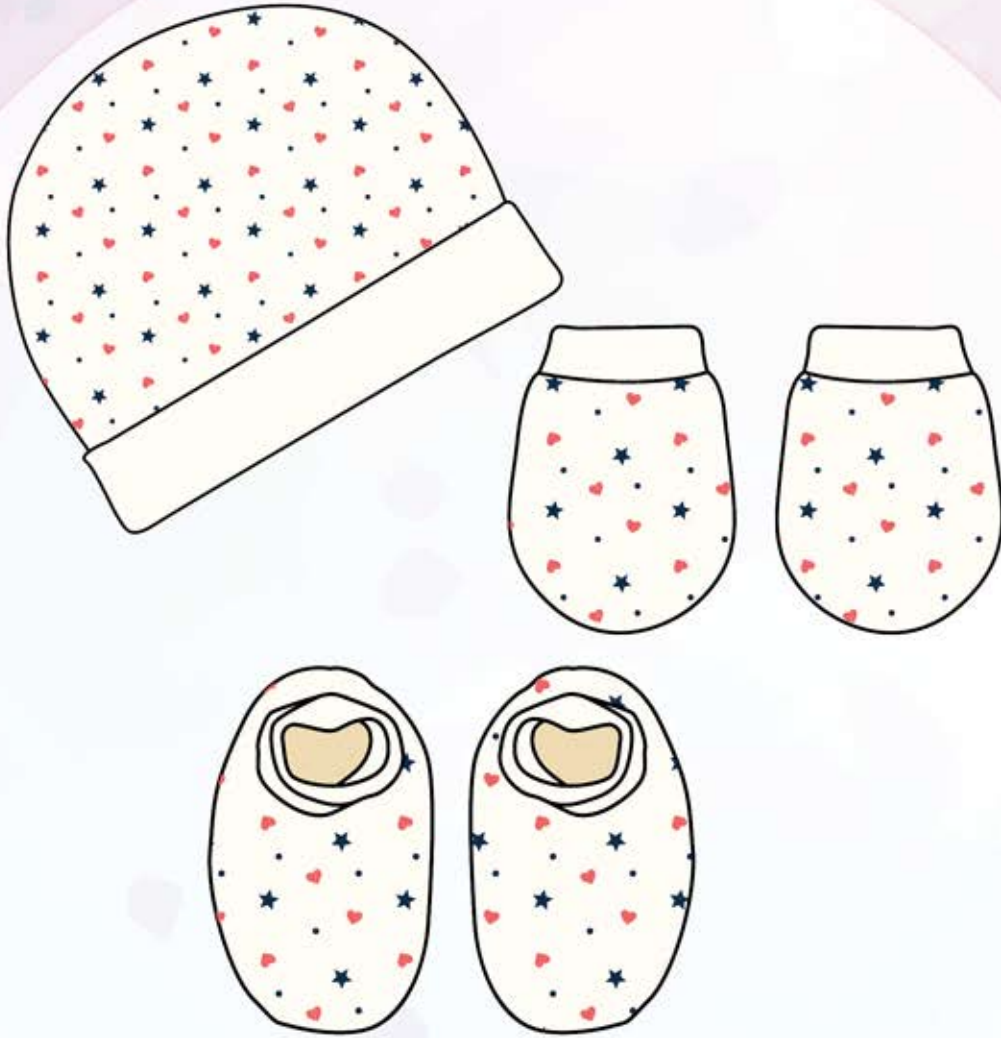

**COLOR : PEACH**  
**PRINT : GIRAFFE ALL OVER PRINT**

**COLOR : ICE BLUE**  
**PRINT : HEART & STARS ALL OVER PRINT**

**COLOR : BABY PINK**  
**PRINT : PENGUINS ALL OVER PRINT**

Newborn & Infant Wear