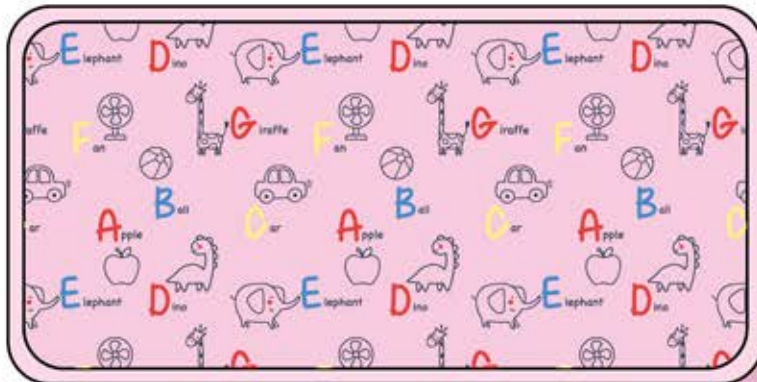

**HOODED TERRY TOWEL | #2228**

AVAILABLE PRINTS & COLOURS

**COLOR : OFF-WHITE**  
**PRINT : CLOUDS ALL OVER PRINT**

**COLOR : OFF-WHITE**  
**PRINT : ABCD ALL OVER PRINT**

**COLOR : OFF-WHITE**  
**PRINT : ROARSOME ALL OVER PRINT**

**COLOR : OFF-WHITE**  
**PRINT : HEART & STAR ALL OVER PRINT**

**COLOR : OFF-WHITE**  
**PRINT : GIRAFFE ALL OVER PRINT**

**COLOR : OFF-WHITE**  
**PRINT : PENGUIN ALL OVER PRINT**

Newborn & Infant Wear