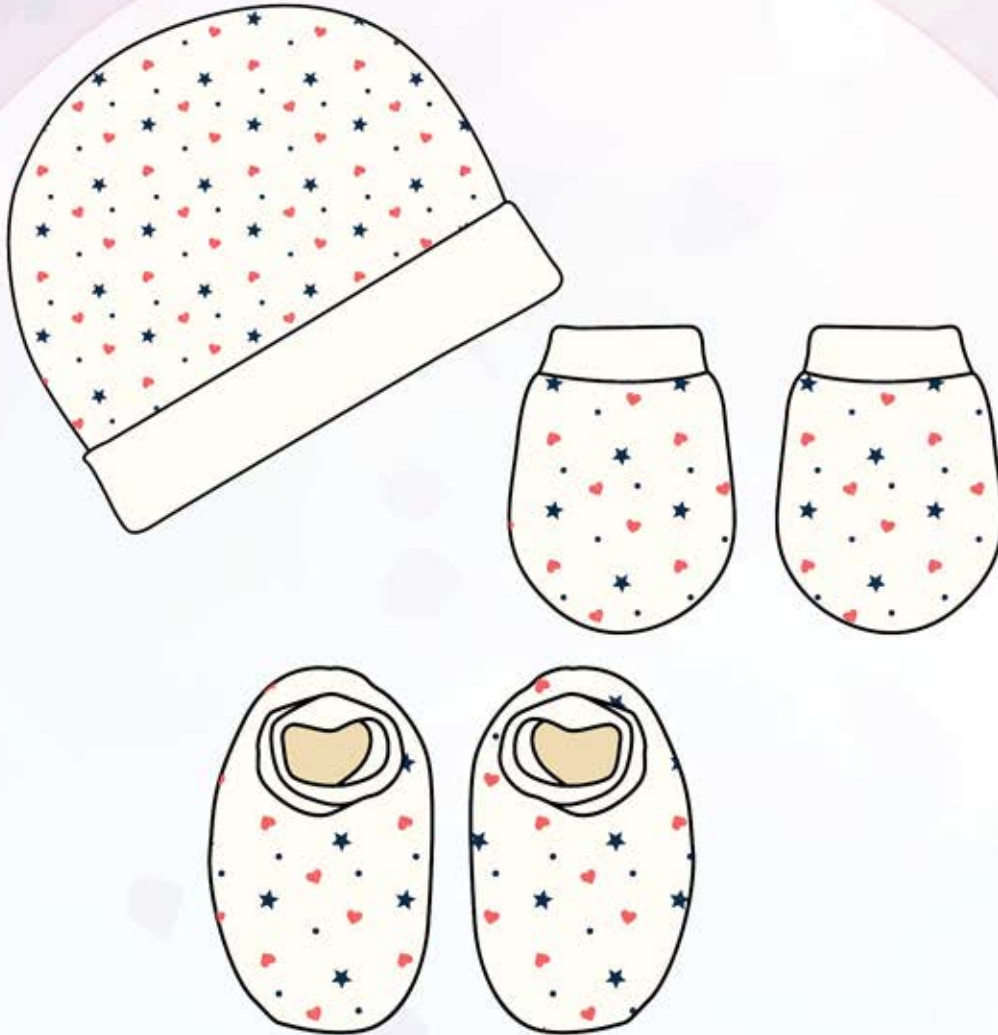

COLOR : PEACH
PRINT : GIRAFFE ALL OVER PRINT

COLOR : ICE BLUE
PRINT : HEART & STARS ALL OVER PRINT

COLOR : BABY PINK
PRINT : PENGUINS ALL OVER PRINT

Newborn & Infant Wear

CAP-MITTEN-BOOTIE #2226

SIZES ARE AVAILABLE UPTO 6 MONTHS