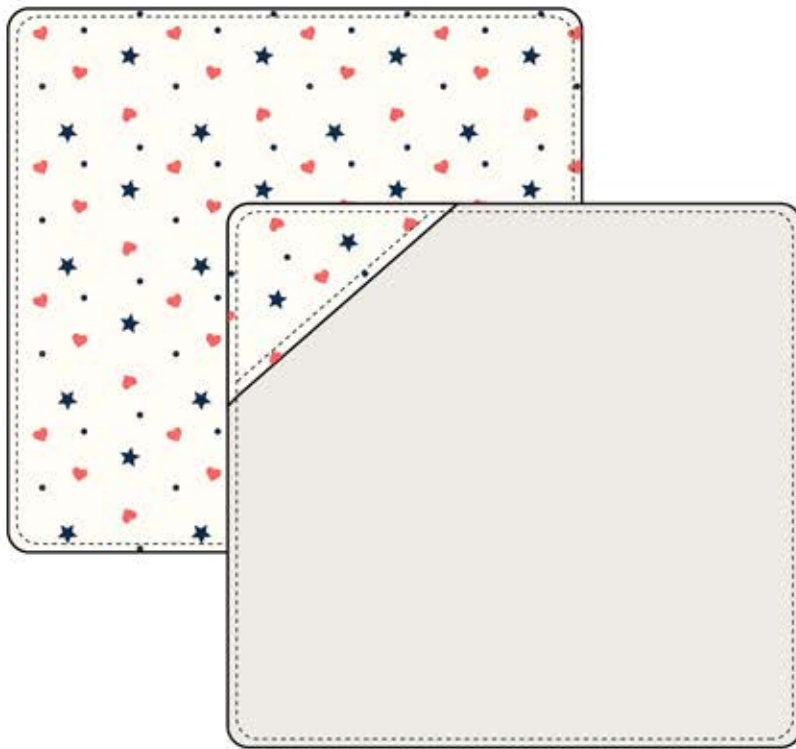

PRODUCT FEATURES

 100% COTTON TERRY FABRIC	 ULTRASOFT TOUCH	 BREATHABLE FABRIC	 FADE RESISTANT	 QUICK DRY	 ANTIFUNGAL DYE	
 GOOD QUALITY 180 GSM	 LIGHT WEIGHT	 ZERO SHRINKAGE	 HOODED DESIGN	 EXTRA ABSORBENT	 TRENDY PRINTS	 Size (CM): 80 X 80

HOODED TERRY TOWEL | #2227

AVAILABLE PRINTS & COLOURS

COLOR : NAVY
PRINT : ROARSOME ALL OVER PRINT

COLOR : RED
PRINT : PEEK A BOO ALL OVER PRINT

COLOR : SAP GREEN
PRINT : CLOUDS ALL OVER PRINT

COLOR : PEACH
PRINT : PENGUIN ALL OVER PRINT

COLOR : BABY PINK
PRINT : ABCD ALL OVER PRINT

COLOR : ICE BLUE
PRINT : CLOUDS ALL OVER PRINT

Newborn & Infant Wear

HOODED TERRY TOWEL #2228

FREE SIZE AVAILABLE 80CMX80CM

PRODUCT FEATURES

 100% COTTON TERRY FABRIC	 ULTRASOFT TOUCH	 BREATHABLE FABRIC	 FADE RESISTANT	 QUICK DRY	 ANTIFUNGAL DYE	
 GOOD QUALITY 180 GSM	 LIGHT WEIGHT	 ZERO SHRINKAGE	 HOODED DESIGN	 EXTRA ABSORBENT	 TRENDY PRINTS	 Size (CM): 80 X 80