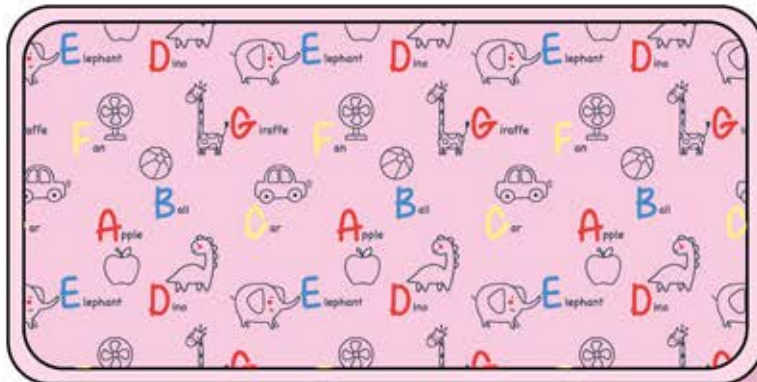

BURP CLOTH #2232

FREE SIZE AVAILABLE 24CMX50CM

PRODUCT FEATURES

 100% COTTON TERRY FABRIC	 ULTRASOFT TOUCH	 BREATHABLE FABRIC	 FADE RESISTANT	 QUICK DRY	 ANTIFUNGAL DYE	
 GOOD QUALITY 180 GSM	 LIGHT WEIGHT	 ZERO SHRINKAGE	 HOODED DESIGN	 EXTRA ABSORBENT	 TRENDY PRINTS	 Size (CM): 24 X 50